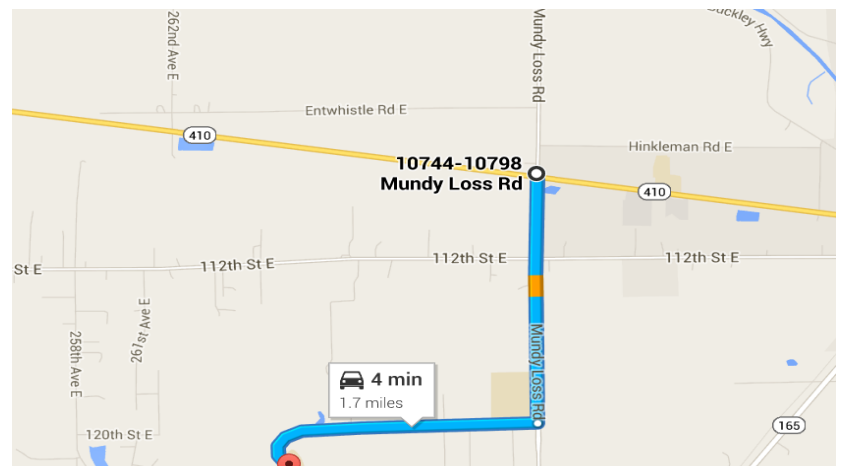

## JAN 12th, 2019 1A SUB DIVISIONS HOSTED BY WHITE RIVER WRESTLING.

**TEAMS:** Orting, Puyallup, Sumner, Vashon, and White River

**Location:** White River High School

26928 120<sup>th</sup> St East  
Buckley, WA 98321

### Directions:

Take Hwy 410 into Buckley, turn south onto Mundy Loss Rd. Right on 120<sup>th</sup> St East.